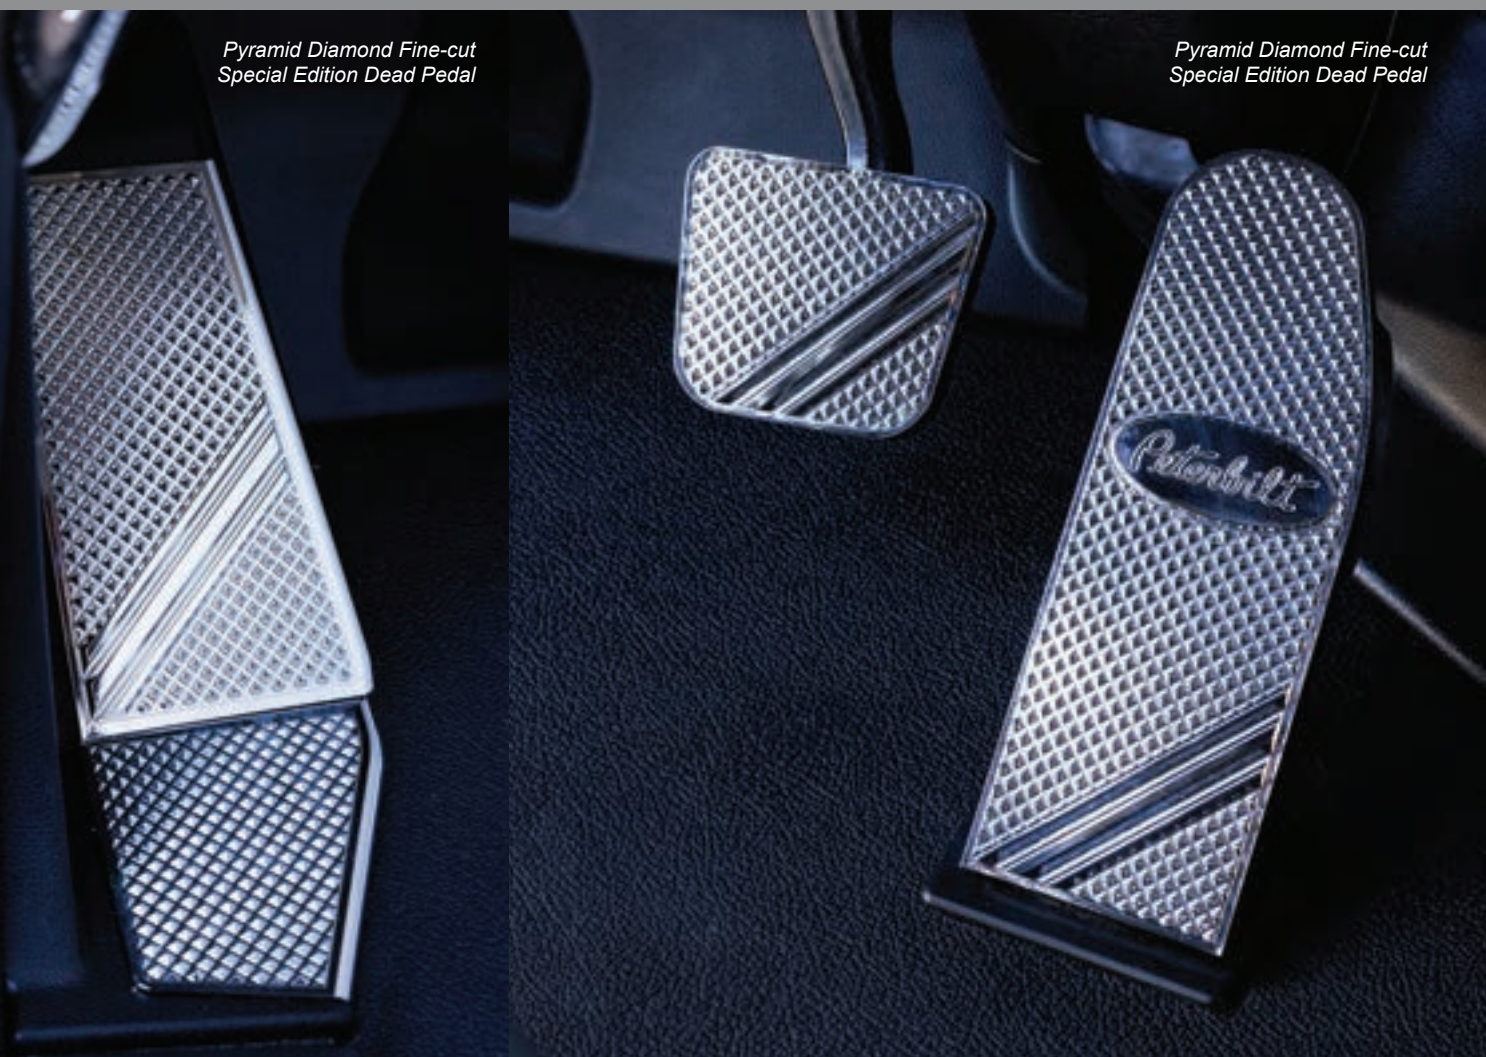

*Pyramid Diamond Fine-cut
Special Edition Dead Pedal*

*Pyramid Diamond Fine-cut
Special Edition Dead Pedal*